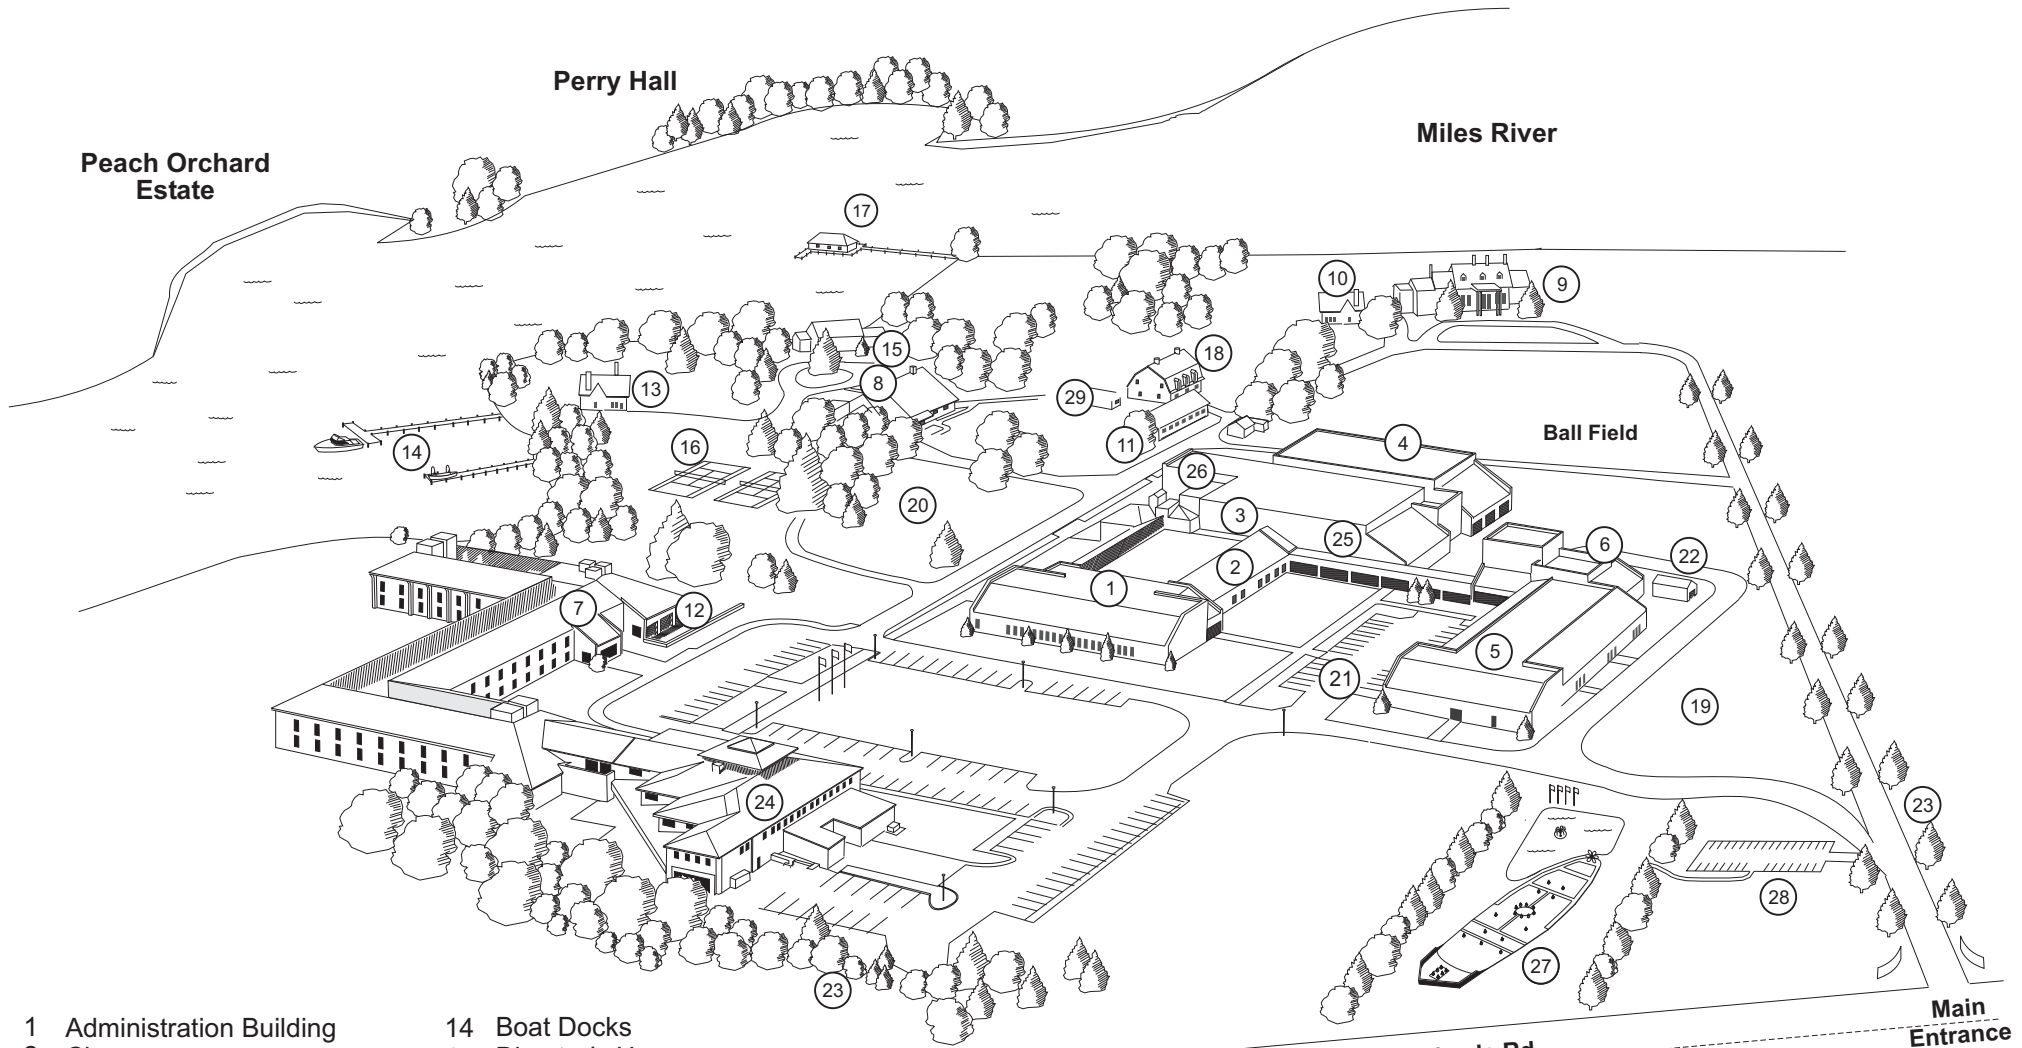

Calhoun MEBA Engineering School

- | | |
|-------------------------------|---|
| 1 Administration Building | 14 Boat Docks |
| 2 Classrooms | 15 Director's House |
| 3 Newberry Auditorium | 16 Tennis Courts (2) |
| 4 Olympic Swimming Pool | 17 Boat House |
| 5 Cannon Building | 18 Maintenance Shop/Guest House #3 |
| 6 Diesel Engine Lab | 19 Crop Planting Area |
| 7 Dormitory Building | 20 Children's Playground |
| 8 Emergency Response Building | 21 Guest and Administrative Parking |
| 9 Manor House | 22 Equipment Building |
| 10 Guest House #1 | 23 Fitness Course Station |
| 11 Guest House #2 | 24 Luebbe Center (Cafeteria/Conference) |
| 12 Lounge | 25 Gymnasium (Exercise/Weight Room) |
| 13 Dock House | 26 Deck Officer Training Center |

- | |
|--------------------------------------|
| 27 M.E.B.A. Merchant Marine Memorial |
| 28 Memorial Parking Area |
| 29 Facilities Management Office |